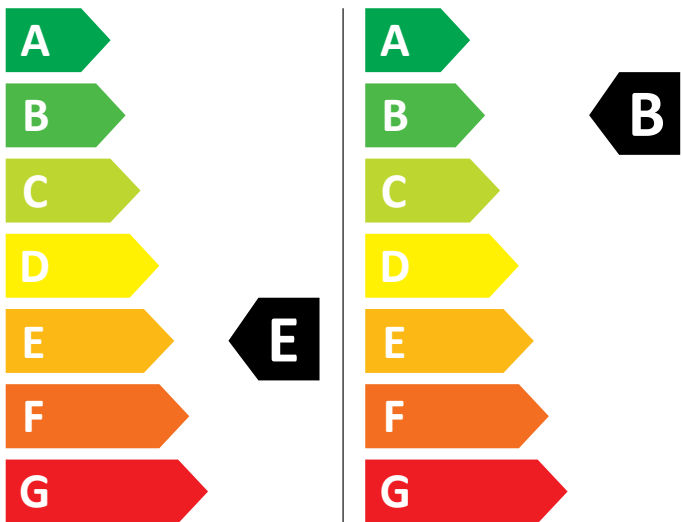

# ENERG

MIDEA

MF100D80WB/W-ES

325 kWh / 100

54 kWh / 100

5,0 kg

8,0 kg

80 L